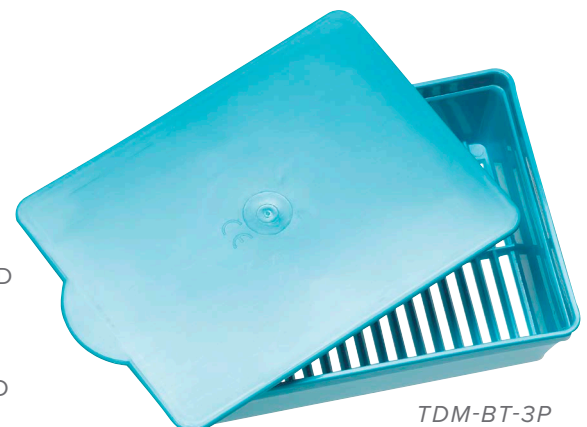

INSTRUMENT TRAYS:

- TDM-BT-1 BLUE PLASTIC TRAY & LID 195 X 135 X 23MM
- TDM-BT-2 BLUE PLASTIC TRAY & LID 270 X 150 X 30MM
- TDM-BT-2M BLUE PLASTIC TRAY ONLY 270 X 150 X 30MM MESH
- TDM-BT-2P BLUE PLASTIC TRAY & LID 270 X 150 X 30MM PERFORATED
- TDM-BT-3 BLUE PLASTIC TRAY & LID 200 X 150 X 51MM
- TDM-BT-3M BLUE PLASTIC TRAY ONLY 200 X 150 X 51MM MESH
- TDM-BT-3P BLUE PLASTIC TRAY & LID 200 X 150 X 51MM PERFORATED
- TDM-BT-4 BLUE AUTOCLAVABLE TRAY WITH GALIPOTS

TDM-BT-3P